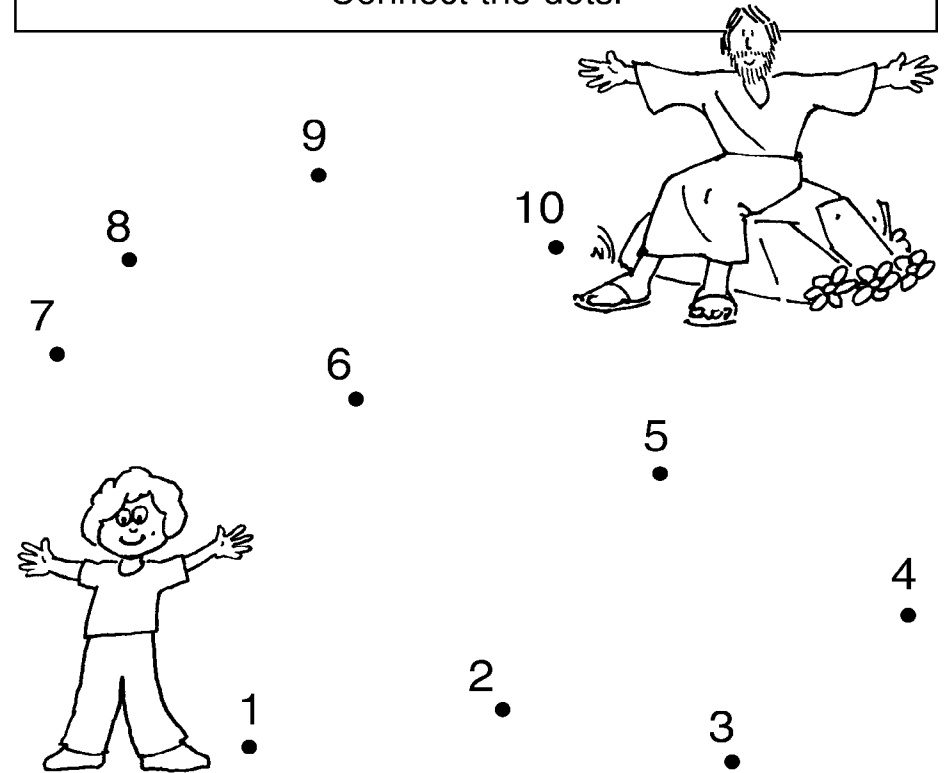

Who did God send to us?
Who is our perfect example?

Shade in the spaces that have a •.

Ages 3+

July 5, 2026 • Matthew 11:25-30

The Easy Yoke

Jesus said, "Come to Me,
all you who are weary."

Connect the dots.

St. Patrick's Catholic Church, Neola IA
St. Columbanus Catholic Church, Weston IA

“Take My yoke upon you
and learn from Me.”

Code:

“You will find rest for your souls.”

Find these hidden objects in the pictures.